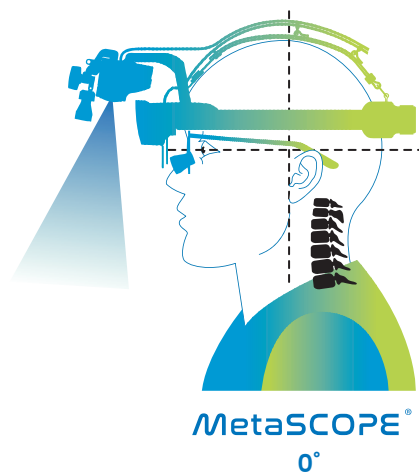

Ergonomics

Ergonomic design

MetaSCOPE solves the ergonomic problem doctors face with microscopes and loupes, allowing them to operate in the most comfortable position.

Reduced eye strain

With MetaSCOPE, there is no more looking into the eyepiece or lens. All you have to do is to comfortably look at the wide and sharp micro-display right in front of your eyes.

Straightened neck

No need to bend your neck anymore. Straighten your neck during the procedure with MetaSCOPE.

Loupes
45°

Loupes
30°

MetaSCOPE®
0°

Connected

Record

You can record and save your procedures easily with MetaSCOPE. Just press the record button on the app or remote controller, and what you see through MetaSCOPE will be automatically saved onto your phone/ computer.

App remote controller

Using the remote control, you can manually adjust zoom, focus and set auto focus. Snapshots and video recording are also possible with the remote control.

Real-time multi- device streaming

Connect MetaSCOPE to a Windows device wirelessly and stream in real-time with near-zero latency on up to 3 devices simultaneously.

Take snapshots

Easily take snapshots with MetaSCOPE. Press the snapshot button on the app or remote controller and the images will be automatically saved in your folder.