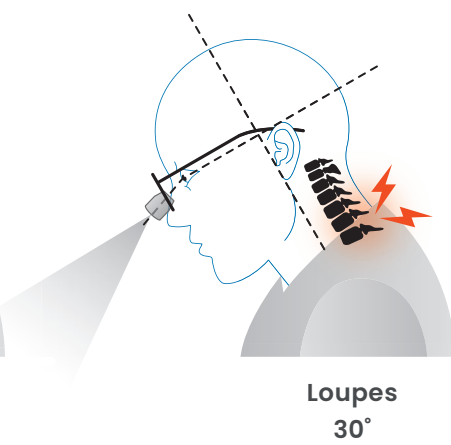

Training and Education

Best solution for live surgery and remote training: MetaSCOPE allows you to install up to 3 devices at different angles and be wirelessly streamed to a computer in real time, making it the perfect tool for training centers to share different aspects of your surgery.

Ergonomics

Ergonomic design

MetaSCOPE solves the ergonomic problem doctors face with microscopes and loupes, allowing them to operate in the most comfortable position.

Reduced eye strain

With MetaSCOPE, there is no more looking into the eyepiece or lens. All you have to do is to comfortably look at the wide and sharp micro-display right in front of your eyes.

Straightened neck

No need to bend your neck anymore. Straighten your neck during the procedure with MetaSCOPE.

Loupes
45°

Loupes
30°

MetaSCOPE®
0°

Connected

Record

You can record and save your procedures easily with MetaSCOPE. Just press the record button on the app or remote controller, and what you see through MetaSCOPE will be automatically saved onto your phone/ computer.

App remote controller

Using the remote control, you can manually adjust zoom, focus and set auto focus. Snapshots and video recording are also possible with the remote control.

Real-time multi- device streaming