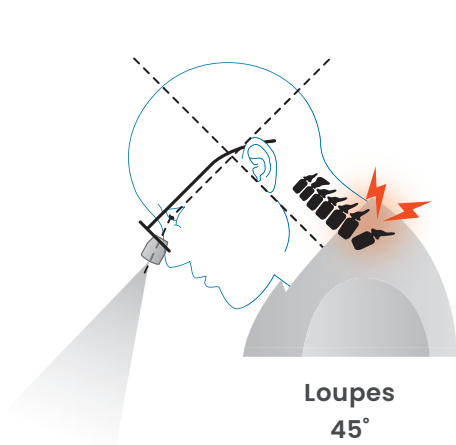

Training and Education

Best solution for live surgery and remote training: MetaSCOPE allows you to install up to 3 devices at different angles and be wirelessly streamed to a computer in real time, making it the perfect tool for training centers to share different aspects of your surgery.

Ergonomics

Ergonomic design

MetaSCOPE solves the ergonomic problem doctors face with microscopes and loupes, allowing them to operate in the most comfortable position.

Reduced eye strain

With MetaSCOPE, there is no more looking into the eyepiece or lens. All you have to do is to comfortably look at the wide and sharp micro-display right in front of your eyes.

Straightened neck

No need to bend your neck anymore. Straighten your neck during the procedure with MetaSCOPE.

Loupes
45°

Loupes
30°

MetaSCOPE®
0°

Connected

Record

You can record and save your procedures easily with MetaSCOPE. Just press the record button on the app or remote controller, and what you see through MetaSCOPE will be automatically saved onto your phone/ computer.

App remote controller

Using the remote control, you can manually adjust zoom, focus and set auto focus. Snapshots and video recording are also possible with the remote control.

Real-time multi- device streaming