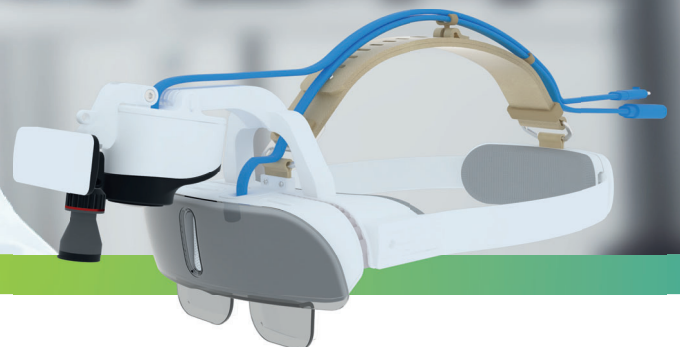

MetaSCOPE[®]

WEARABLE MICROSCOPE

World's First Wearable Microscope

MetaSCOPE is a revolutionary medical device that combines a high-performance magnifying camera with Eyes Up Display technology.

THE BEST VIEWING EXPERIENCE

MediThinQ

About MetaSCOPE

Wireless or
Wired
Headlight
(optional)

Camera
**Regain complete
freedom over
magnification
and focus**

Headband
**Easily adjust the
headband to your head
with a dial and
adjustable pin**

Display

**Images from the camera are instantly and
seamlessly seen in the wearable display**

MetaSCOPE®

No customization needed

MetaSCOPE fits everyone out of the box. Unlike loupes, no fitting is needed. You can also use MetaSCOPE with your existing glasses and clearly see the display.

Training and Education

Best solution for live surgery and remote training: MetaSCOPE allows you to install up to 3 devices at different angles and be wirelessly streamed to a computer in real time, making it the perfect tool for training centers to share different aspects of your surgery.