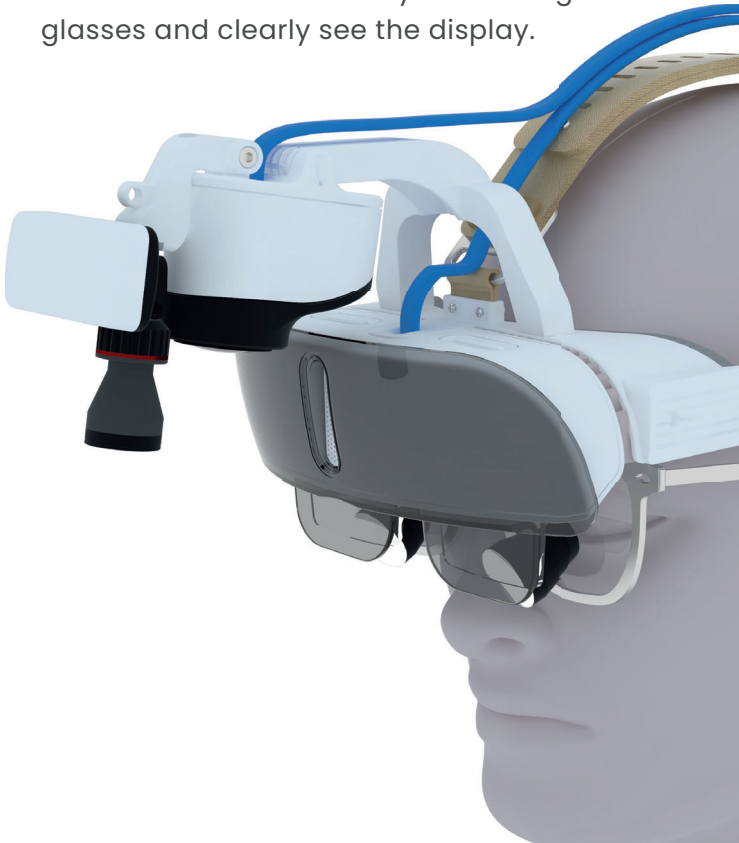

MetaSCOPE[®]

WEARABLE MICROSCOPE

World's First Wearable Microscope

MetaSCOPE is a revolutionary medical device that combines a high-performance magnifying camera with Eyes Up Display technology.

THE BEST VIEWING EXPERIENCE

MediThinQ

About MetaSCOPE

Wireless or
Wired
Headlight
(optional)

Camera
**Regain complete
freedom over
magnification
and focus**

Headband
**Easily adjust the
headband to your head
with a dial and
adjustable pin**

Display

**Images from the camera are instantly and
seamlessly seen in the wearable display**

MetaSCOPE®

No customization needed

MetaSCOPE fits everyone out of the box. Unlike loupes, no fitting is needed. You can also use MetaSCOPE with your existing glasses and clearly see the display.

Pinpoint focus

With 50 focus levels distances, you can precisely set the perfect focus distance with MetaSCOPE. Set the focus distance before the procedure by pressing the buttons on the controller or remote controller.