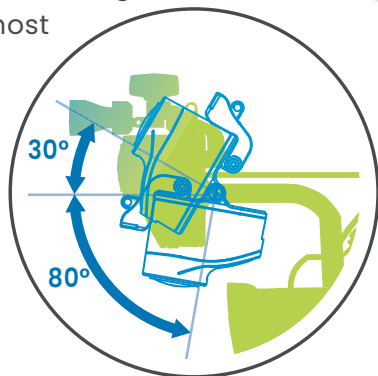

Training and Education

Best solution for live surgery and remote training: MetaSCOPE allows you to install up to 3 devices at different angles and be wirelessly streamed to a computer in real time, making it the perfect tool for training centers to share different aspects of your surgery.

Ergonomics

Ergonomic design

MetaSCOPE solves the ergonomic problem doctors face with microscopes and loupes, allowing them to operate in the most comfortable position.

Reduced eye strain

With MetaSCOPE, there is no more looking into the eyepiece or lens. All you have to do is to comfortably look at the wide and sharp micro-display right in front of your eyes.

Straightened neck

No need to bend your neck anymore. Straighten your neck during the procedure with MetaSCOPE.

Loupes
45°

Loupes
30°

MetaSCOPE®
0°

Connected

Record

You can record and save your procedures easily with MetaSCOPE. Just press the record button on the app or remote controller, and what you see through MetaSCOPE will be automatically saved onto your phone/ computer.